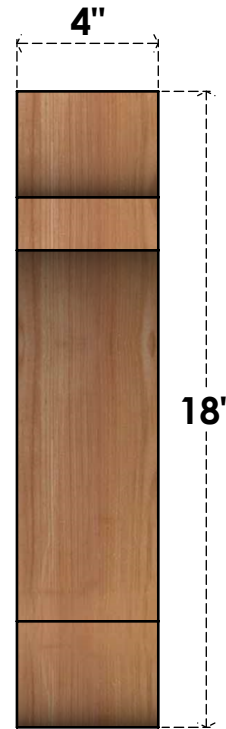

# BRC04X14X18OLY00RWR

4"W X 14"D X 18"H OLYMPIC ROUGH SAWN BRACE, WESTERN RED CEDAR

**SIDE**

**FRONT**

EKENA MILLWORK  
 2300 WEST MAIN ST.  
 CLARKSVILLE, TX 75426  
 TOLL FREE: 866-607-0453  
 WWW.EKENAMILLWORK.COM

**NOTES**

1. INSTALLATION TO BE COMPLETED IN ACCORDANCE WITH MANUFACTURER'S SPECIFICATIONS.
2. DRAWING MAY NOT BE TO SCALE
3. THIS DRAWING IS INTENDED FOR DESIGN AND PLANNING PURPOSES ONLY.
4. ALL INFORMATION CONTAINED HEREIN WAS CURRENT AT THE TIME OF DEVELOPMENT BUT MUST BE REVIEWED AND APPROVED BY THE PRODUCT MANUFACTURER TO BE CONSIDERED ACCURATE.
5. PRODUCTS ARE NOT KILN DRIED. THIS ITEM IS UNIQUE AND WILL CONTAIN THE NATURAL VARIATIONS THAT THE WOOD SPECIES OFFERS. THIS MAY RESULT IN VARIATIONS UP TO 1/4"