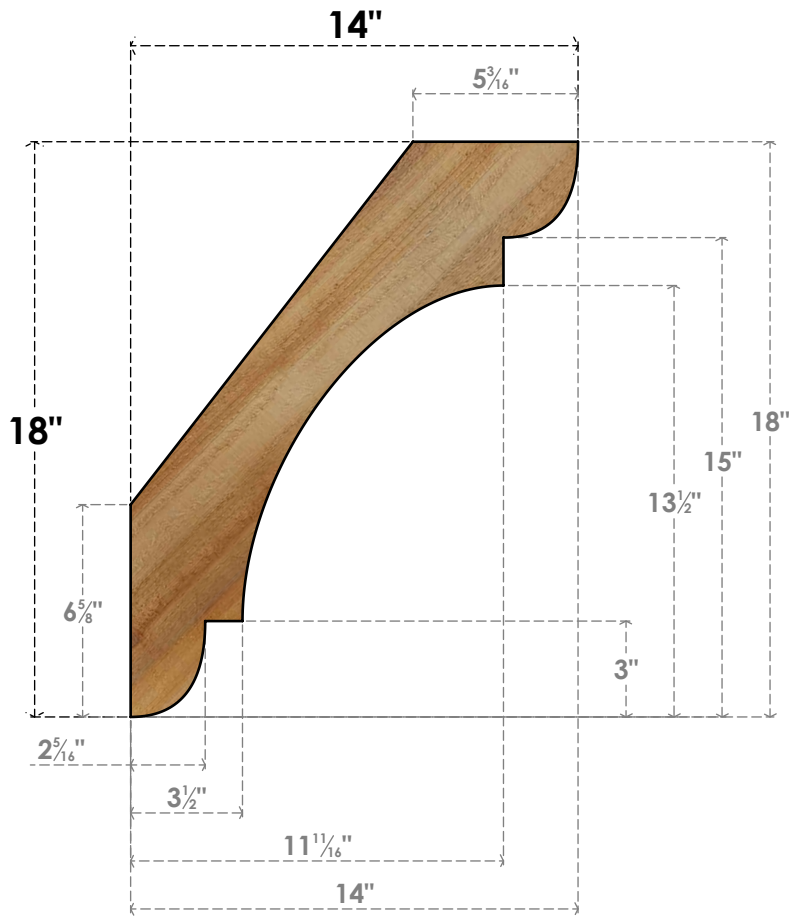

# BRC04X14X18OLY00RWR

4"W X 14"D X 18"H OLYMPIC ROUGH SAWN BRACE, WESTERN RED CEDAR

**SIDE**

**FRONT**

EKENA MILLWORK  
 2300 WEST MAIN ST.  
 CLARKSVILLE, TX 75426  
 TOLL FREE: 866-607-0453  
 WWW.EKENAMILLWORK.COM

**NOTES**

1. INSTALLATION TO BE COMPLETED IN ACCORDANCE WITH MANUFACTURER'S SPECIFICATIONS.
2. DRAWING MAY NOT BE TO SCALE
3. THIS DRAWING IS INTENDED FOR DESIGN AND PLANNING PURPOSES ONLY.
4. ALL INFORMATION CONTAINED HEREIN WAS CURRENT AT THE TIME OF DEVELOPMENT BUT MUST BE REVIEWED AND APPROVED BY THE PRODUCT MANUFACTURER TO BE CONSIDERED ACCURATE.
5. PRODUCTS ARE NOT KILN DRIED. THIS ITEM IS UNIQUE AND WILL CONTAIN THE NATURAL VARIATIONS THAT THE WOOD SPECIES OFFERS. THIS MAY RESULT IN VARIATIONS UP TO 1/4"